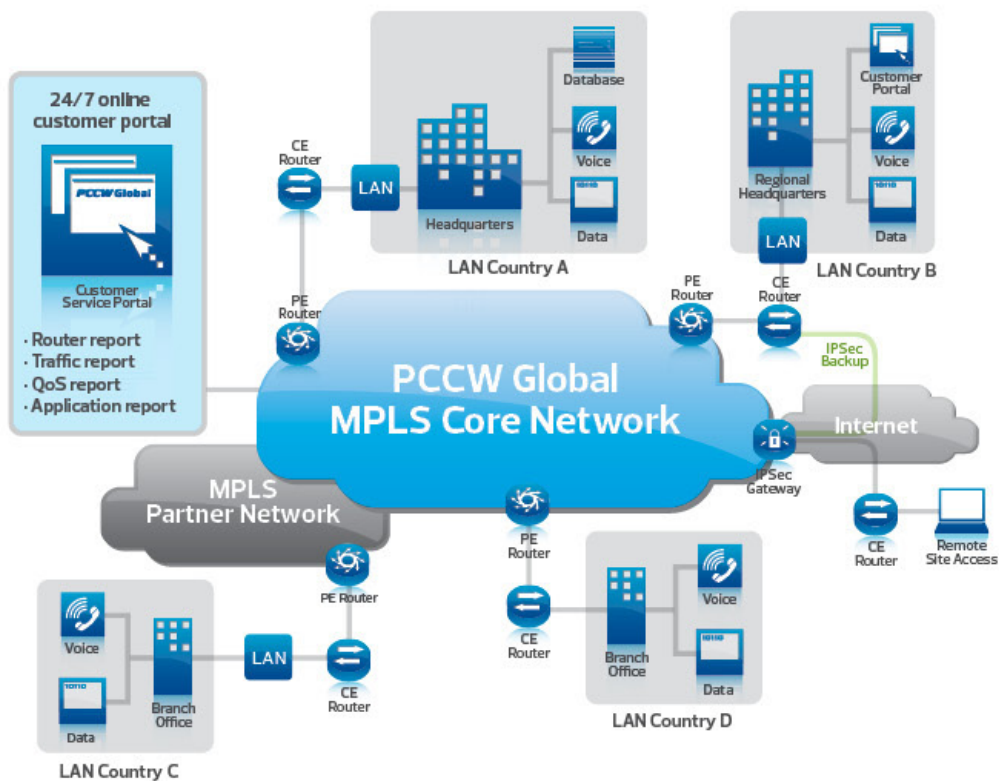

MPLS VPN Service

PCCW Global's MPLS VPN Service provides reliable and secure access to your network from anywhere in the world. This technology-independent solution enables you to handle a multitude of tasks ranging from mission-critical Enterprise Resource Planning (ERP), Customer Relationship Management (CRM), quality videoconferencing and Voice-over-IP (VoIP) to convenient email and web-based applications while addressing traditional network problems relating to speed, scalability, Quality of Service (QoS) management and traffic engineering.

MPLS VPN enables routers to tag and forward incoming packets based on their class of service specification and allows you to run voice communications, video, and IT applications separately via a single connection and create faster and smoother pathways by simplifying traffic flow. Independent of other VPNs, your network enjoys a level of security equivalent to that provided by frame relay and ATM.

Network diagram

Key benefits to your business

- A fully-scalable solution requiring minimal investment
- Guaranteed performance with prioritized traffic
- Supports multiple protocols and interfaces
- Secures intranet and extranet access anywhere in the world, with value-added services
- Control your network more easily and effectively
- A comprehensive end-to-end managed solution