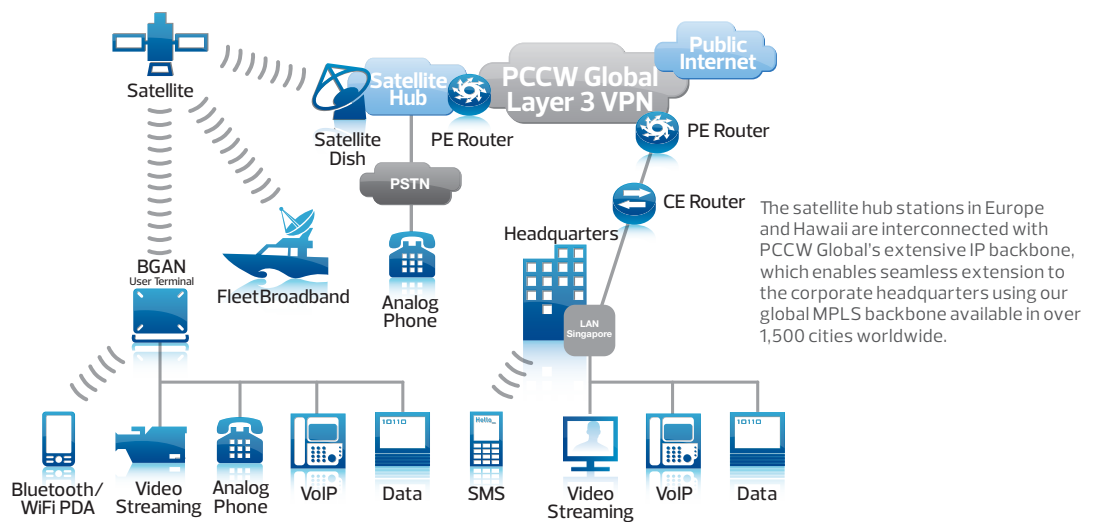

Mobile Satellite Services

PCCW Global's Mobile Satellite Services (MSS) include BGAN and FleetBroadband and Satellite Phone Service, offering unbroken connectivity with business contacts, friends and family regardless of location, time zone difference or scenario.

Key benefits to your business

- Truly global coverage and reliable broadband access even where telecoms are not advanced or non-existent
- Reliable connectivity from disaster areas, war zones, sports venues and remote construction sites
- Light and easy-to-deploy user terminals provide portability as well as highly reliable and secure communications

BGAN and FleetBroadband Services

Users can communicate freely via SMS, voice, ISDN, VPN to headquarters, high speed broadband Internet access and even video conferencing.

Network diagram

Specifications

Service	Specs
MPLS VPN	MPLS VPN via PCCW Global's Amsterdam and Hong Kong PoPs
Voice	4Kbps
SMS	To any GSM/3G network worldwide
ISDN	64Kbps
Email	To any IP-compatible client – e.g. MS Outlook, Lotus Notes and POP3
Broadband Internet	Tier 1, high speed
Video Streaming	IP streaming: 16, 32, 64, 128, 256 and 384Kbps
High-speed Data	Shared IP data up to 492Kbps

Features

- Interconnected with point-to-multipoint MPLS VPN
- Public or private, as well as dynamic or static IP addresses to suit individual needs
- Enables access to myriad services to simplify Broadband Global Area Network (BGAN) and FleetBroadband traffic management