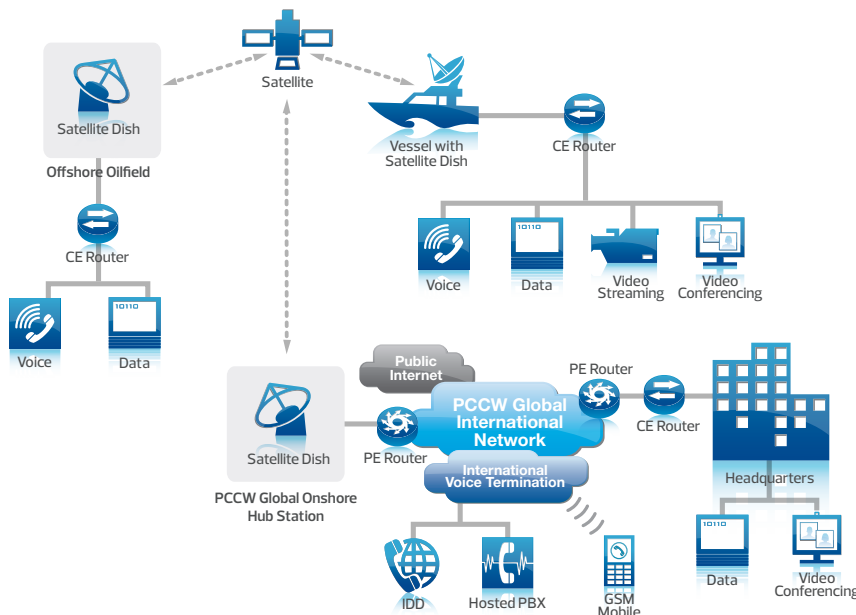

Managed End-to-End VSAT Service

This satellite-based Single Channel Per Carrier (SCPC) technology uses a VSAT antenna and indoor unit to provide a reliable, two-way communications link anywhere under the satellite's footprint.

Broadband VSAT Network Service

An IP-enabled two-way broadband service based on meshed or star network topology provides dynamic and efficient use of bandwidth with burstable (offering delivery speeds equalling multiples of the Internet access rate) or shared throughput.

Specifications

- Typical information rates from 64Kbps to 11Mbps
- Quality shared bandwidth service, with QoS control
- C-band and Ku-band coverage
- Flexible profiles with symmetric and asymmetric data rates on forward and return links
- Real or private IP address allocation
- Interface: Ethernet or Fast Ethernet
- Antenna size: 0.75m to 2.4m

PCCW Global's Maritime VSAT Service keeps the seafaring community in touch with the rest of the world via high speed, satellite-based access to data, voice and video applications.

Network diagram

Specifications